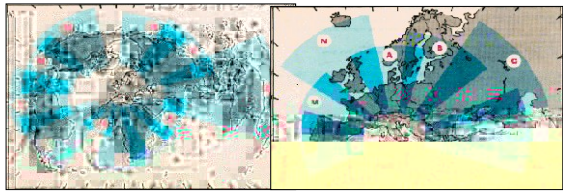

& 1& #
(*) * 1" #S %&

) * 4) 0(1% 3 ' (* "" !# & (# 4 5 6
+ 7 & 33(88(1% 8" 3" 9 81(: ($ (% # $ & (< (1 # & " # ! (S& " " 8 &< (& (%
' # ! (S& " 3 % (10 S (9 < ($ 7 & 33(88(1% 1 (" " 88(# 6
4 ((# 2% = 4 " 32 # 2% = 4 " 6 = 4 ; (6 / 4 (# 6 = 4 < ; 6 = 4 ! 6 = 4 86 = + 4 ; 6
!" ! ' : (% 11" # S %& " # 1 (& (# 8" 1 " (! (6
!(: (S2 " , - 9! 88(! (# % (> 7 (! ' (& 3 1 ! " # S %& # & 3 ' " # ; 3 & " ? " 06

! (& ! (% S * 0 (! (# 12 # ! (S& " 3 & (%